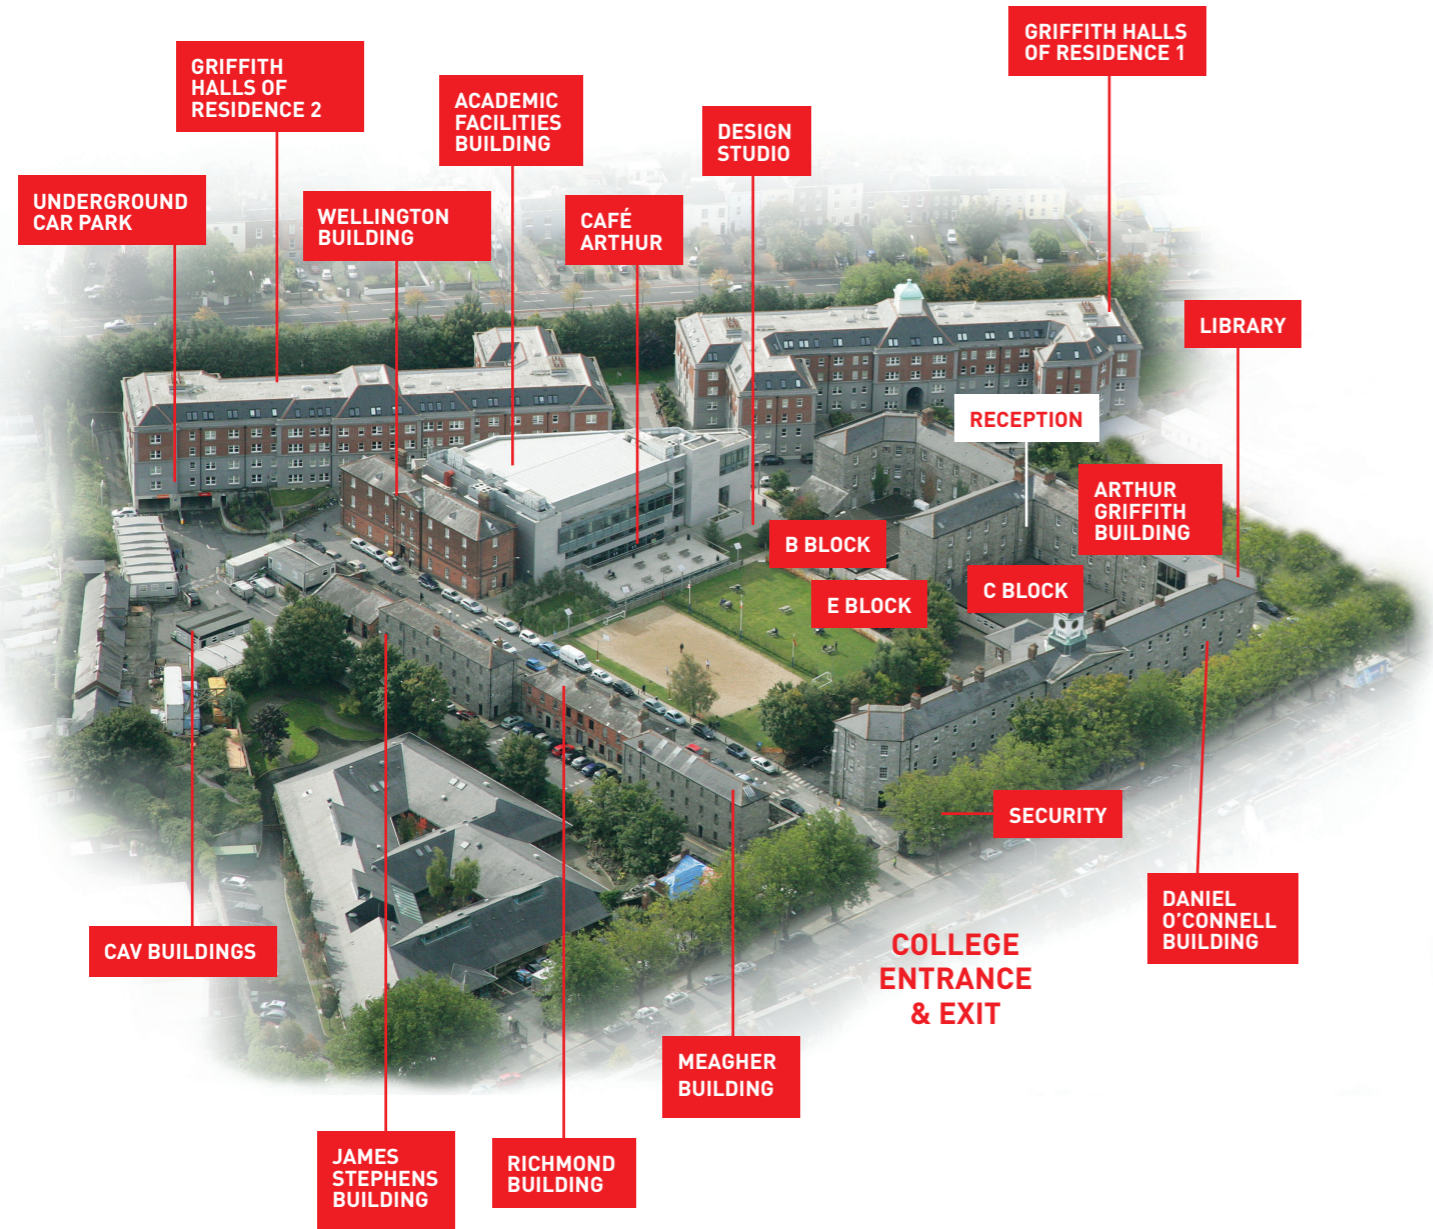

Griffith College, situated along the scenic banks of the Grand Canal, a short walk from St. Stephen's Green.

Established in 1974, Griffith College is Ireland's largest independent third level institution with over 7,000 students at its campuses in Dublin, Cork and Limerick.

Griffith College Dublin,
South Circular Road, Dublin 8
t +353 1 415 0400
admissions@griffith.ie
www.griffith.ie

Griffith College Campus Map

Our large 7 acre campus is home to over 7,000 students and is ideally located with a wide range of facilities and amenities.