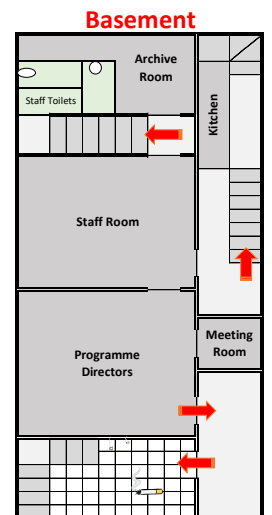

Griffith College Limerick Campus Layout | Student Access | Fire Exits

- KEY:**
- Lecture Halls
 - Administration
 - Student Recreation / Study
 - Gender-neutral Toilet
 - Disabled Toilet
 - Ladies Toilets
 - Gents Toilets
 - Route to Lecture Halls
 - Fire Escape Routes
 - Fire Assembly Point
 - Smoking Areas
 - No Smoking Areas