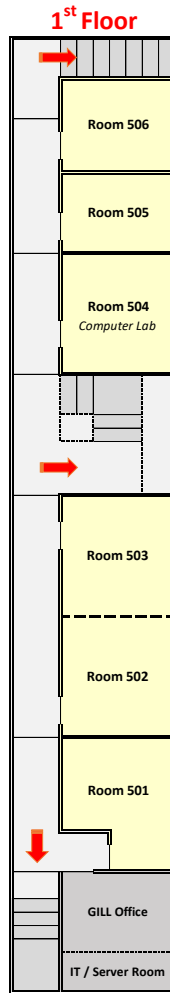

Griffith College Limerick Campus Layout | Student Access | Fire Exits

- KEY:**
- Lecture Halls
 - Administration
 - Student Recreation / Study
 - Gender-neutral Toilet
 - Disabled Toilet
 - Ladies Toilets
 - Gents Toilets
 - Route to Lecture Halls
 - Fire Escape Routes
 - Fire Assembly Point
 - Smoking Areas
 - No Smoking Areas

O'Connell Avenue

FIRE ASSEMBLY POINT
Outside St. Joseph's Church