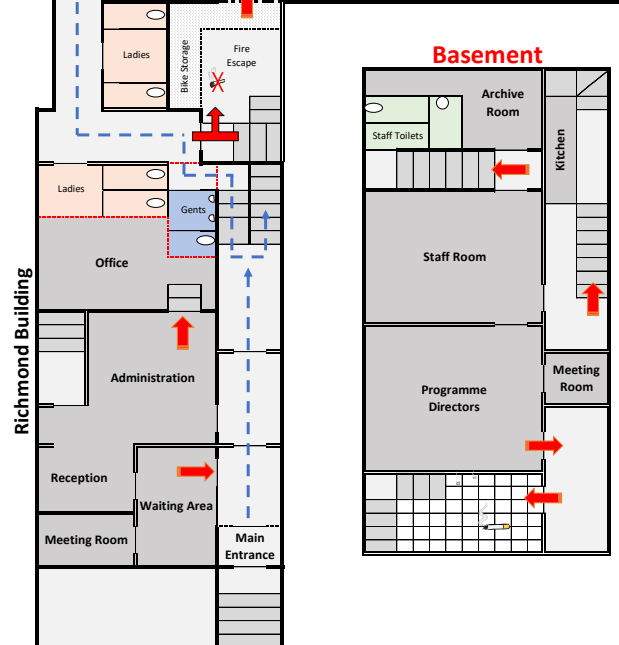

Griffith College Limerick Campus Layout | Student Access | Fire Exits

- KEY:**
- Lecture Halls
 - Administration
 - Student Recreation / Study
 - Gender-neutral Toilet
 - Disabled Toilet
 - Ladies Toilets
 - Gents Toilets
 - Route to Lecture Halls
 - Fire Escape Routes
 - Fire Assembly Point
 - Smoking Areas
 - No Smoking Areas

O'Connell Avenue

FIRE ASSEMBLY POINT
Outside St. Joseph's Church