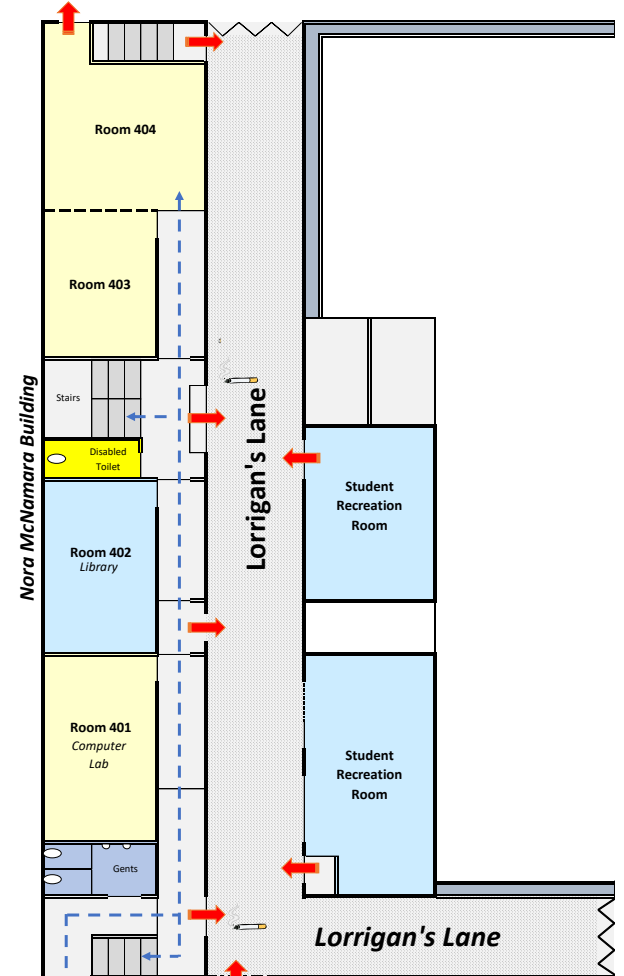

Griffith College Limerick Campus Layout | Student Access | Fire Exits

- KEY:**
- Lecture Halls
 - Administration
 - Student Recreation / Study
 - Gender-neutral Toilet
 - Disabled Toilet
 - Ladies Toilets
 - Gents Toilets
 - Route to Lecture Halls
 - Fire Escape Routes
 - Fire Assembly Point
 - Smoking Areas
 - No Smoking Areas

O'Connell Avenue

FIRE ASSEMBLY POINT
Outside St. Joseph's Church