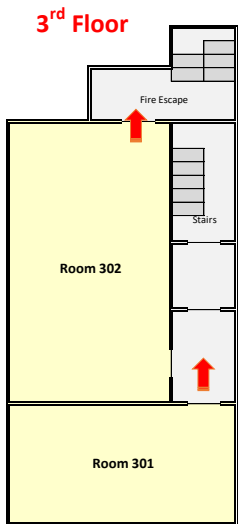

Griffith College Limerick Campus Layout | Student Access | Fire Exits

- KEY:**
- Lecture Halls
 - Administration
 - Student Recreation / Study
 - Gender-neutral Toilet
 - Disabled Toilet
 - Ladies Toilets
 - Gents Toilets
 - Route to Lecture Halls
 - Fire Escape Routes
 - Fire Assembly Point
 - Smoking Areas
 - No Smoking Areas